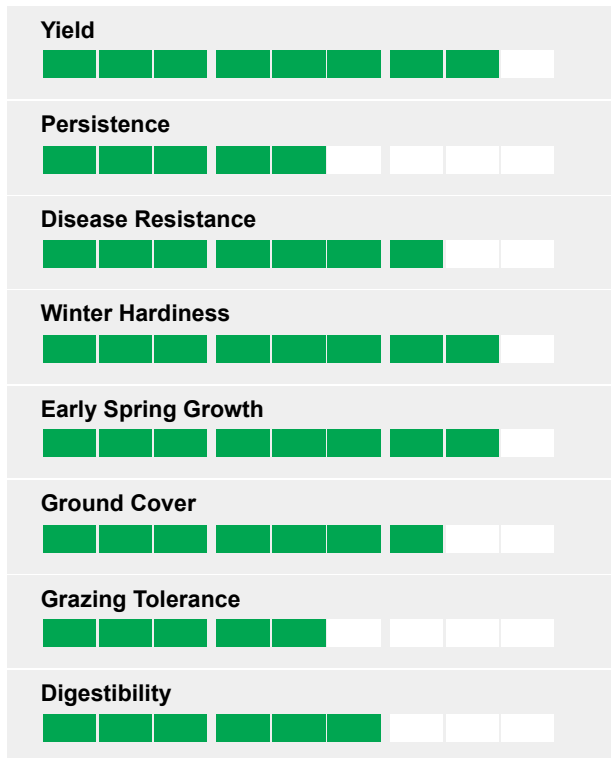

A combination of Late Perennial and Ryegrass™ Grasses for longer term dual purpose use

**A grass mixture aimed at producing excellent yields of high-quality forage where climatic and soil conditions are at their most challenging. Extreme dual purpose mixture is designed to cope with whatever mother nature throws at it from drought to flood**

## Ratings

- Deep rooting Ryegrass Plus™ Grasses tolerate drought and high temperatures
- Good yields at first cut with quick recovery
- Excellent clovers to enhance palatability and quality
- Will stand out in dry summers
- Responds well to spring fertiliser input
- Superb spring growth
- No clover option available